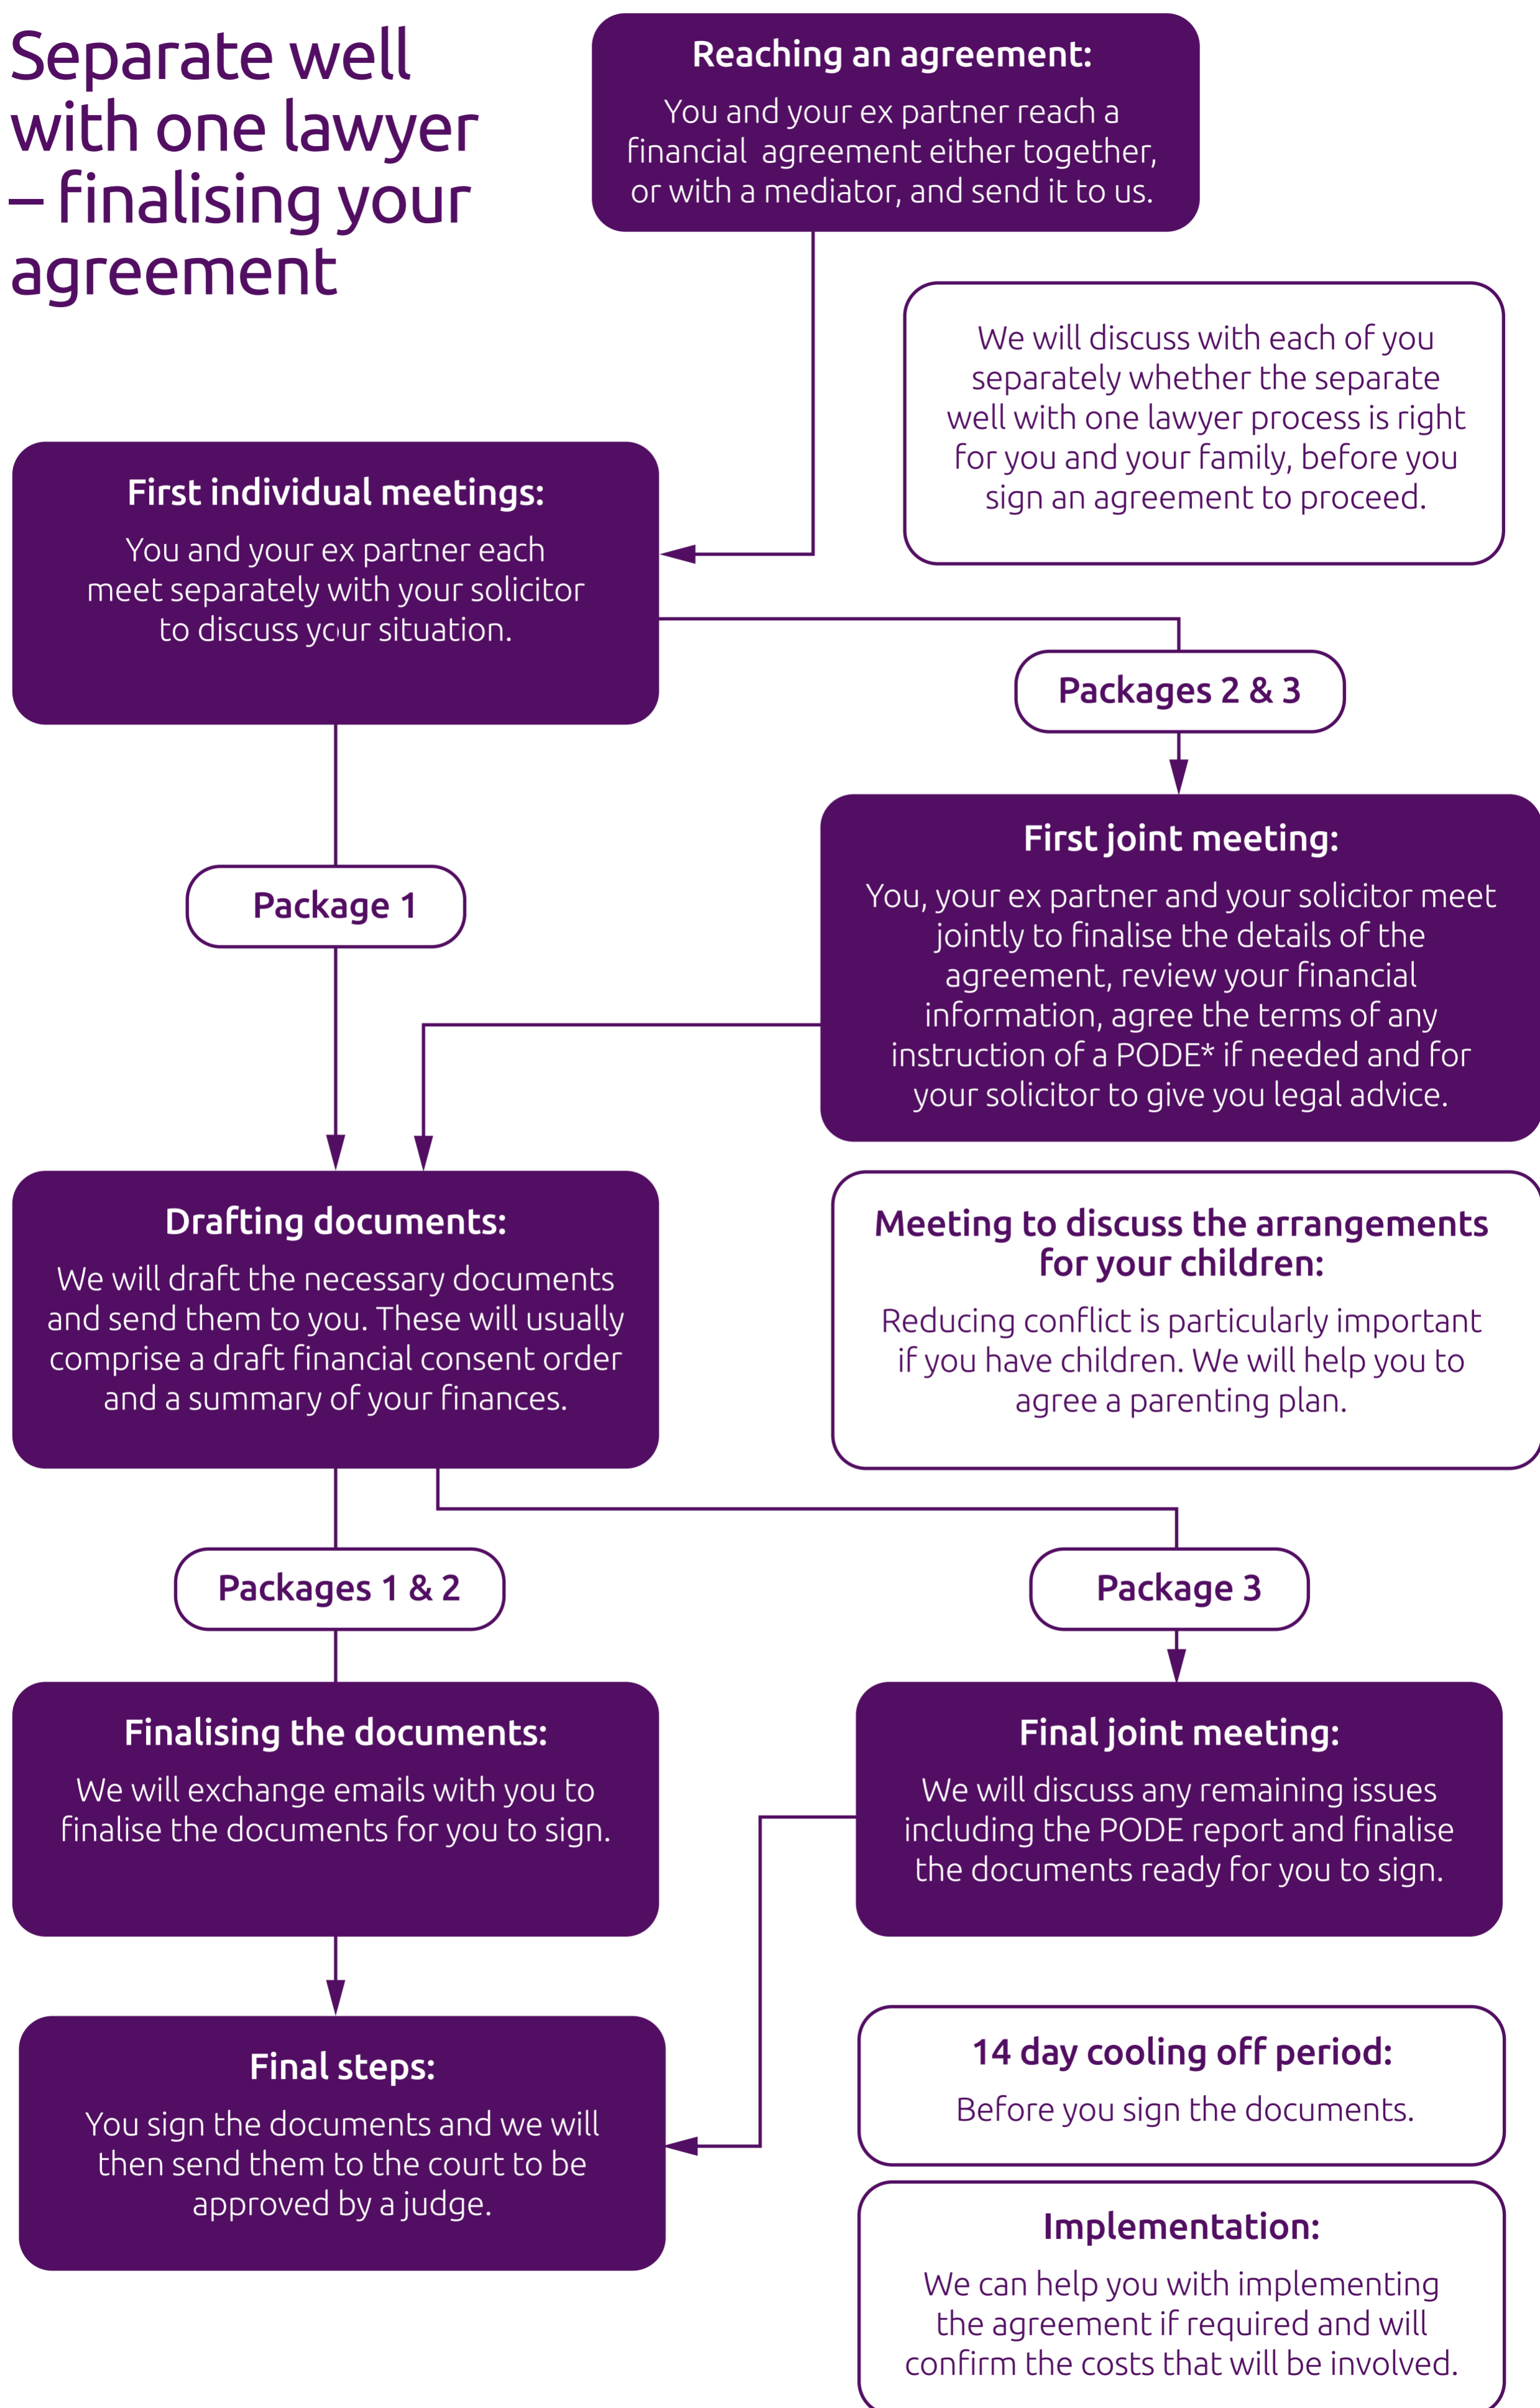

# Separate well with one lawyer – finalising your agreement

\* A PODE is a pensions on divorce expert, who advises on what % pension share is required.